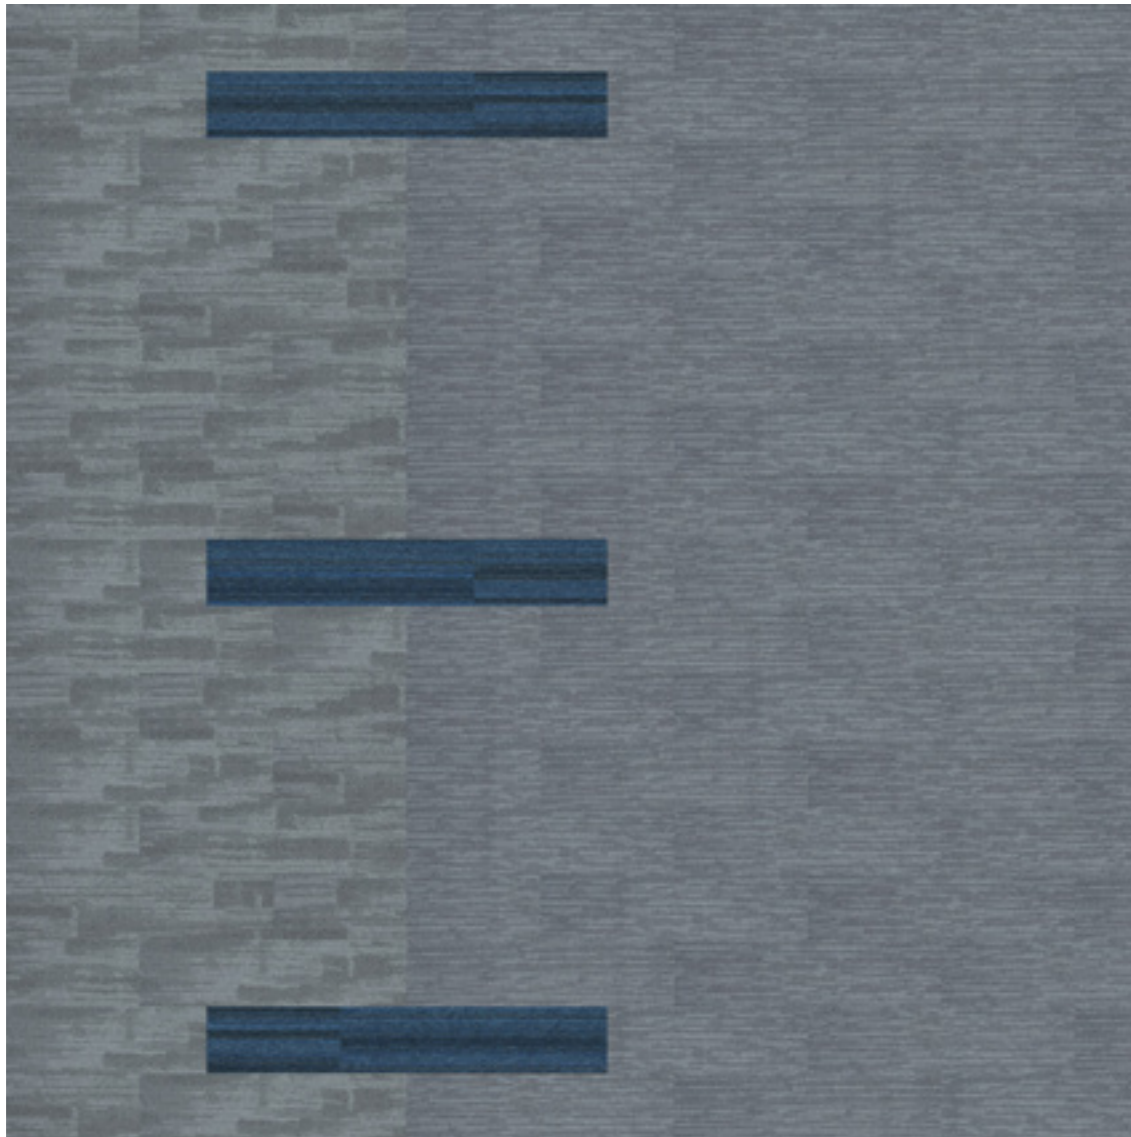

- **PRODUCT** WORKS BALANCE **COLOR** 4283003 STEEL **INSTALLED** ASHLAR
- **PRODUCT** WORKS BALANCE **COLOR** 4284004 SMOKE **INSTALLED** ASHLAR
- **PRODUCT** EMPLOY DIMENSIONS **COLOR** 4271006 SCALE **INSTALLED** DESIGN BY TILE