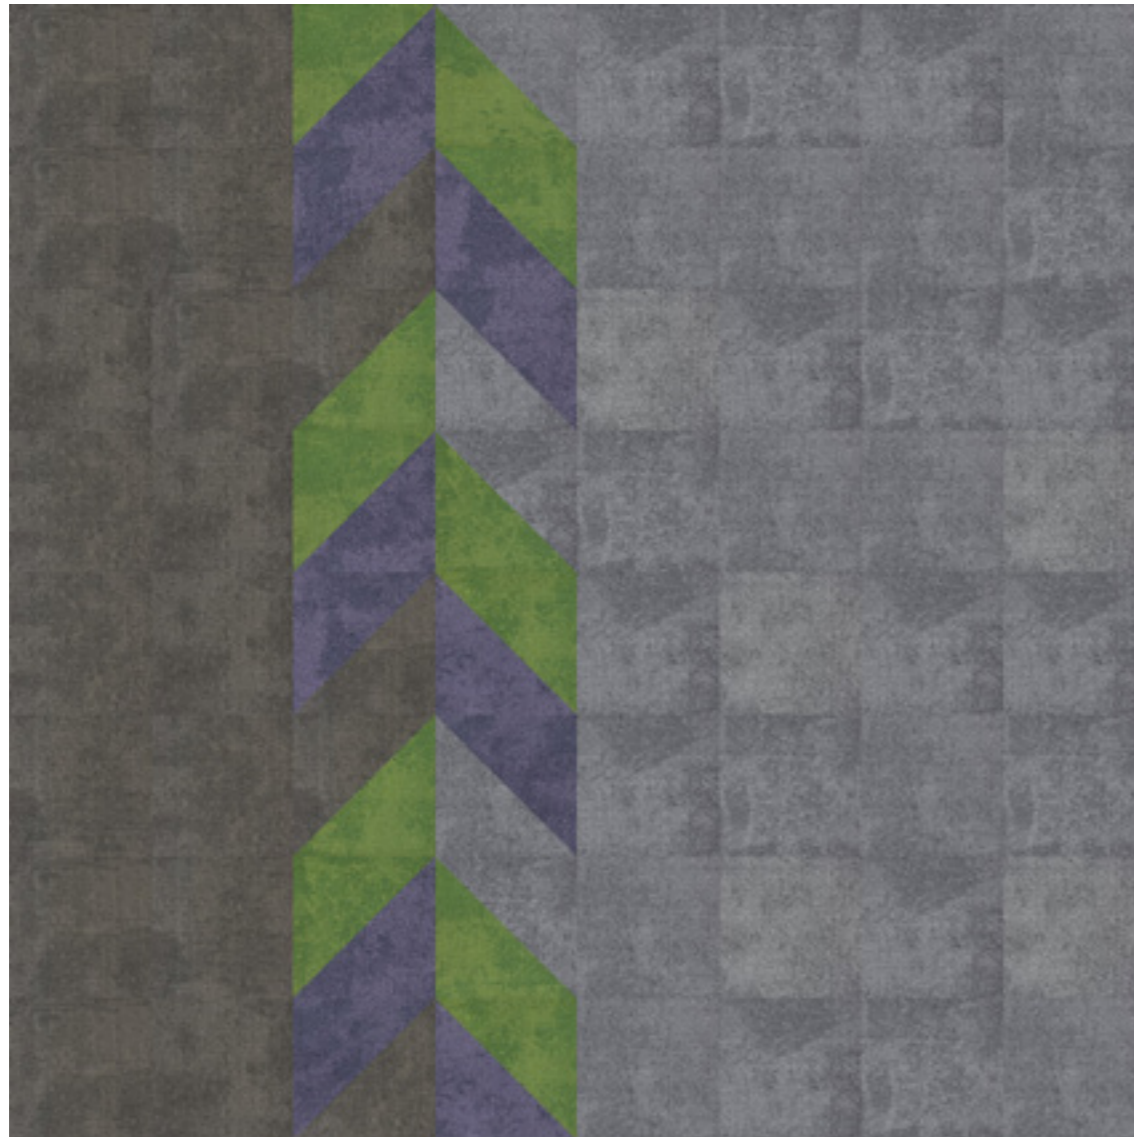

■ **PRODUCT UNITY COLOR** 1136002 GRAPHITE **INSTALLED ASHLAR**

■ **PRODUCT UNITY COLOR** 1136065 LIME **INSTALLED ASHLAR**

-  **PRODUCT** TOUCH OF TIMBER **COLOR** 4191004 ELM **INSTALLED** DESIGN BY TILE
-  **PRODUCT** TOUCH OF TIMBER **COLOR** 4191007 MAPLE **INSTALLED** DESIGN BY TILE
-  **PRODUCT** URBAN RETREAT 501 **COLOR** 327503 STRAW **INSTALLED** DESIGN BY TILE
-  **PRODUCT** URBAN RETREAT 501 **COLOR** 327500 GOLD **INSTALLED** DESIGN BY TILE