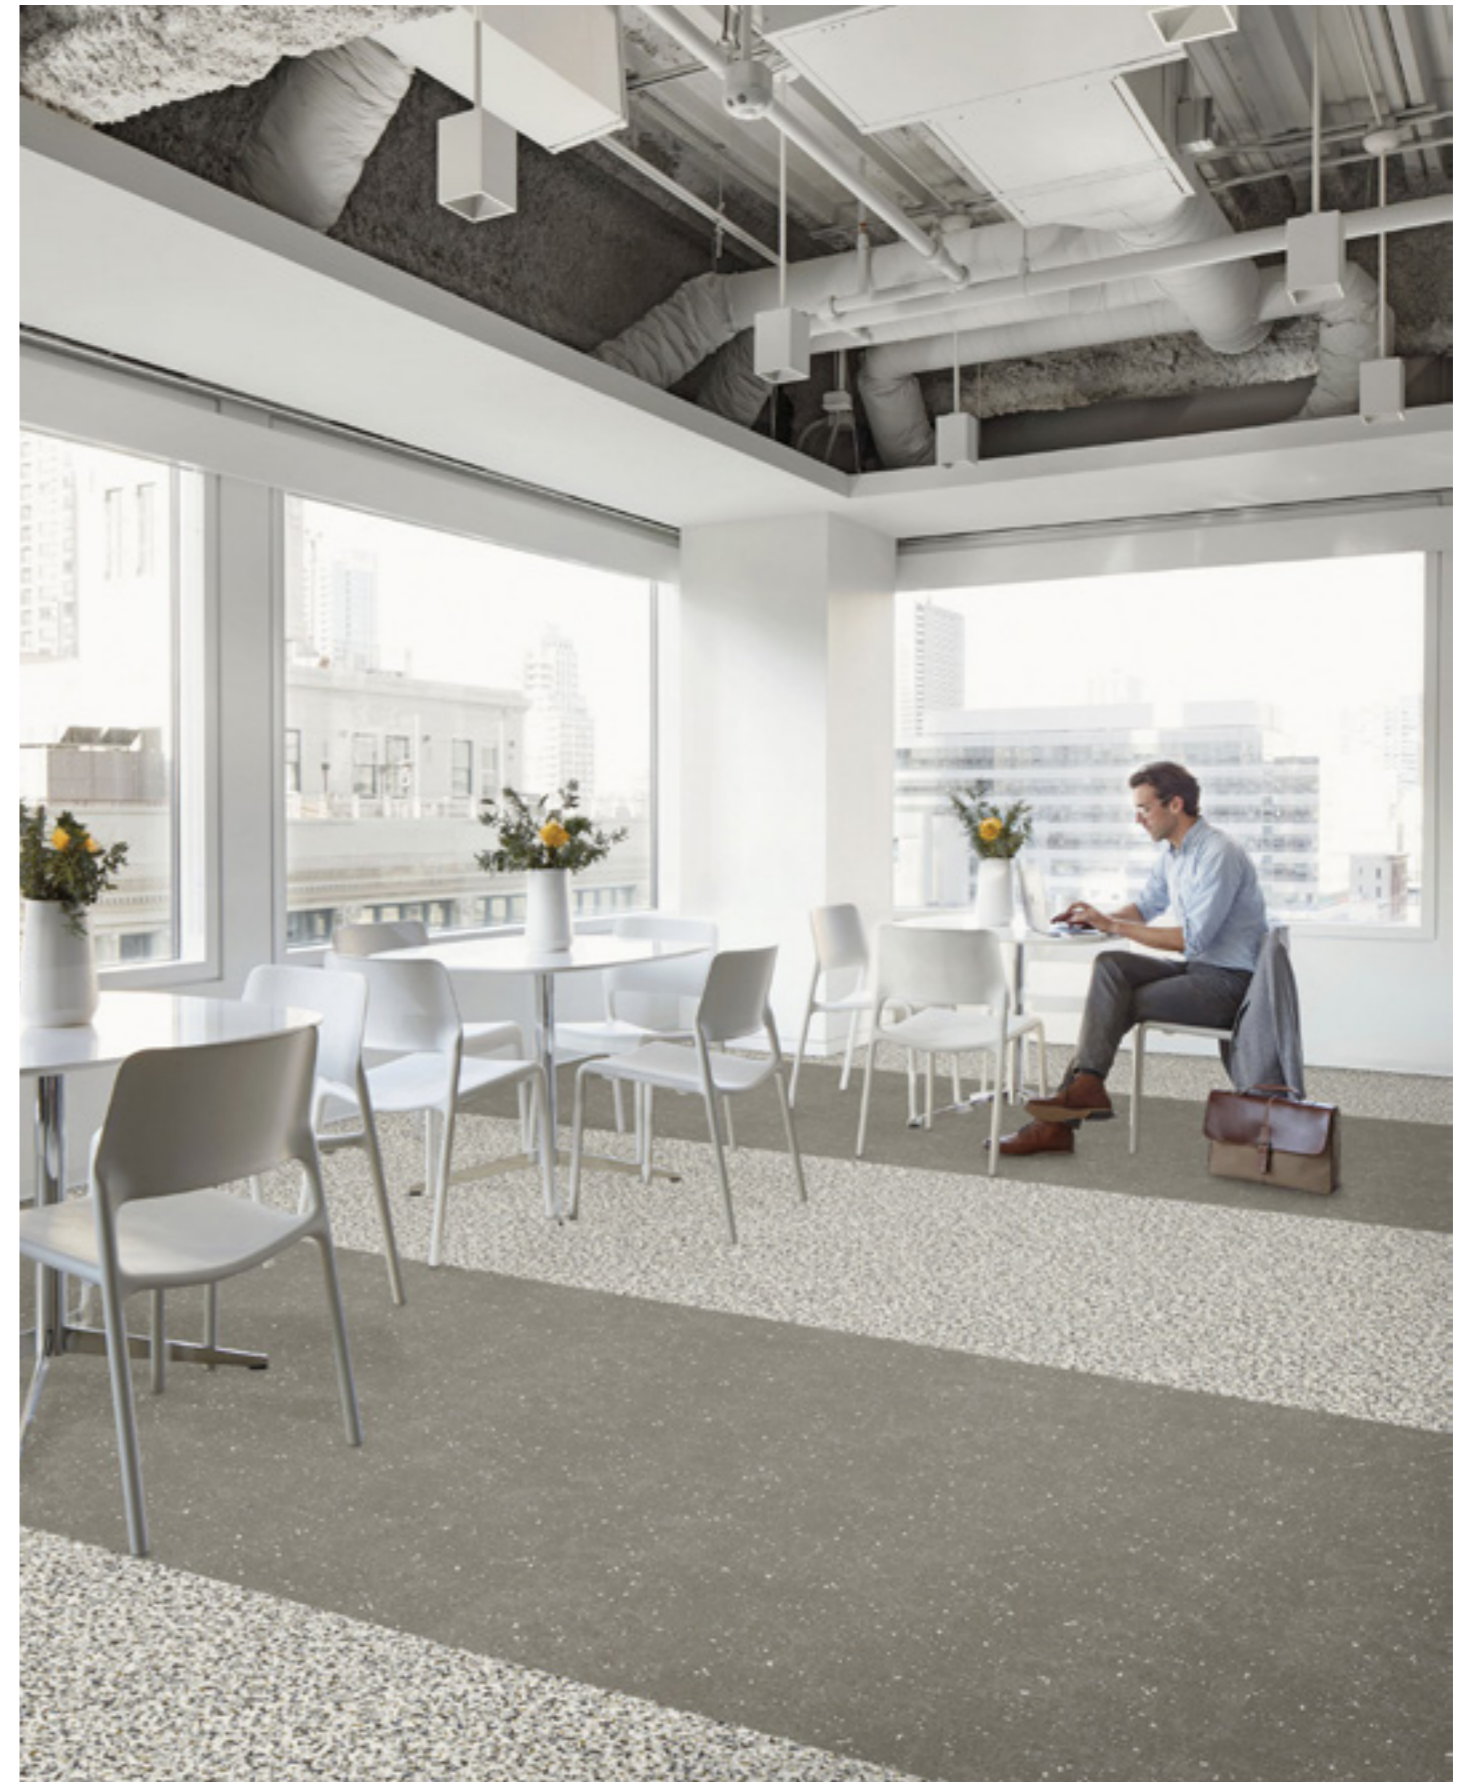

PRODUCT LVT WALK THE AISLE **COLOR** A01302 PUMICE **INSTALLED** NON DIRECTIONAL

PRODUCT LVT WALK ON BY **COLOR** A01502 MONOCHROME **INSTALLED** NON DIRECTIONAL