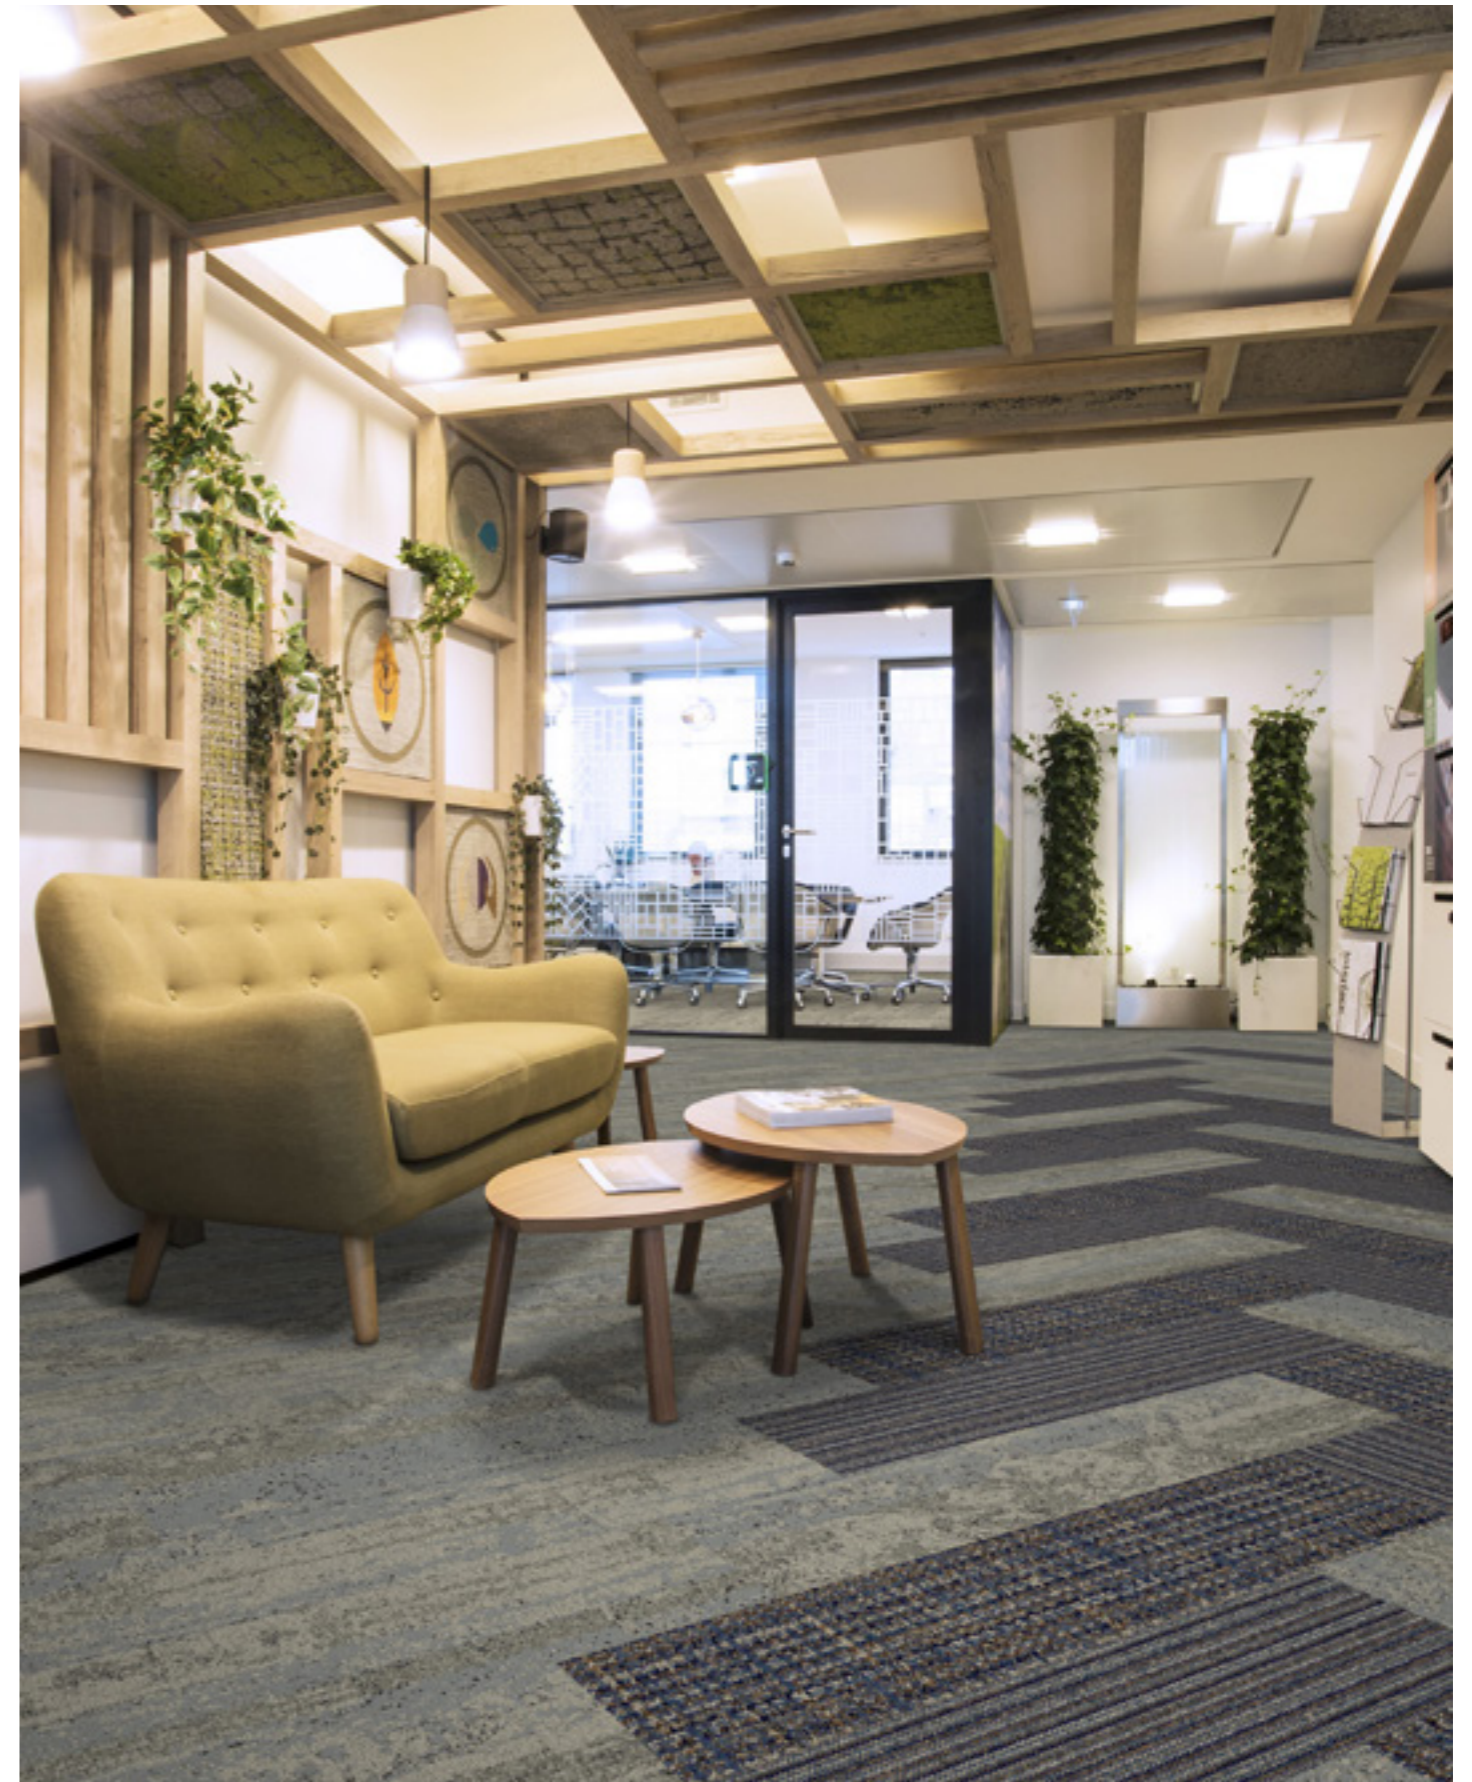

- **PRODUCT** HUMAN NATURE 810 **COLOR** 308054 LIMESTONE **INSTALLED** DESIGN BY TILE
- **PRODUCT** WORLD WOVEN 865 **COLOR** 81 10003 HIGHLAND WARP **INSTALLED** DESIGN BY TILE
- **PRODUCT** WORLD WOVEN 895 **COLOR** 81 14003 HIGHLAND WEAVE **INSTALLED** DESIGN BY TILE