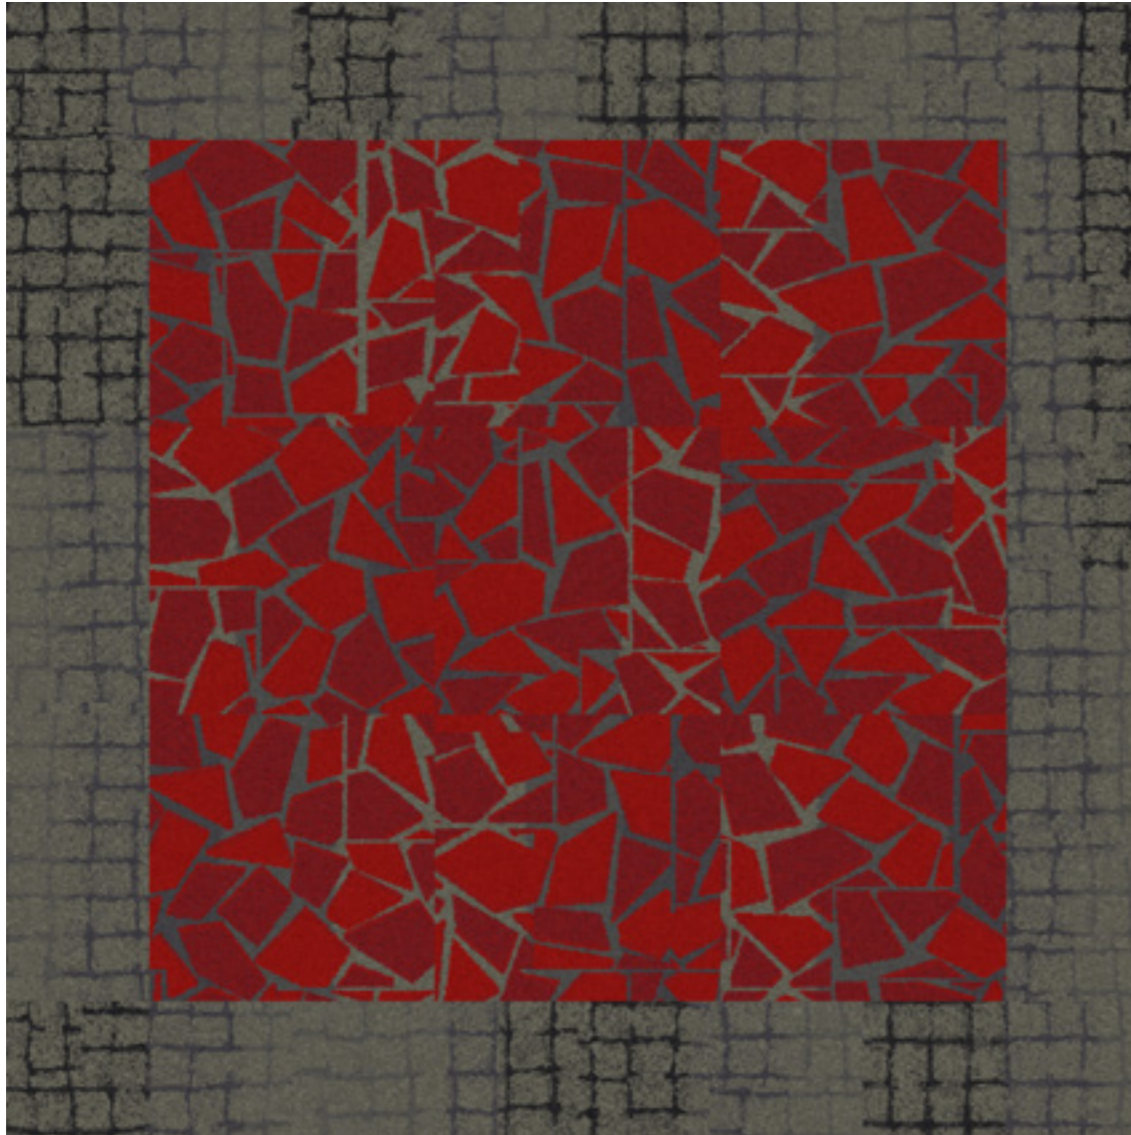

PRODUCT SETT IN STONE **COLOR** 8342003 FLINT **INSTALLED** NON DIRECTIONAL

PRODUCT RUE **COLOR** 8344006 RED **INSTALLED** NON DIRECTIONAL