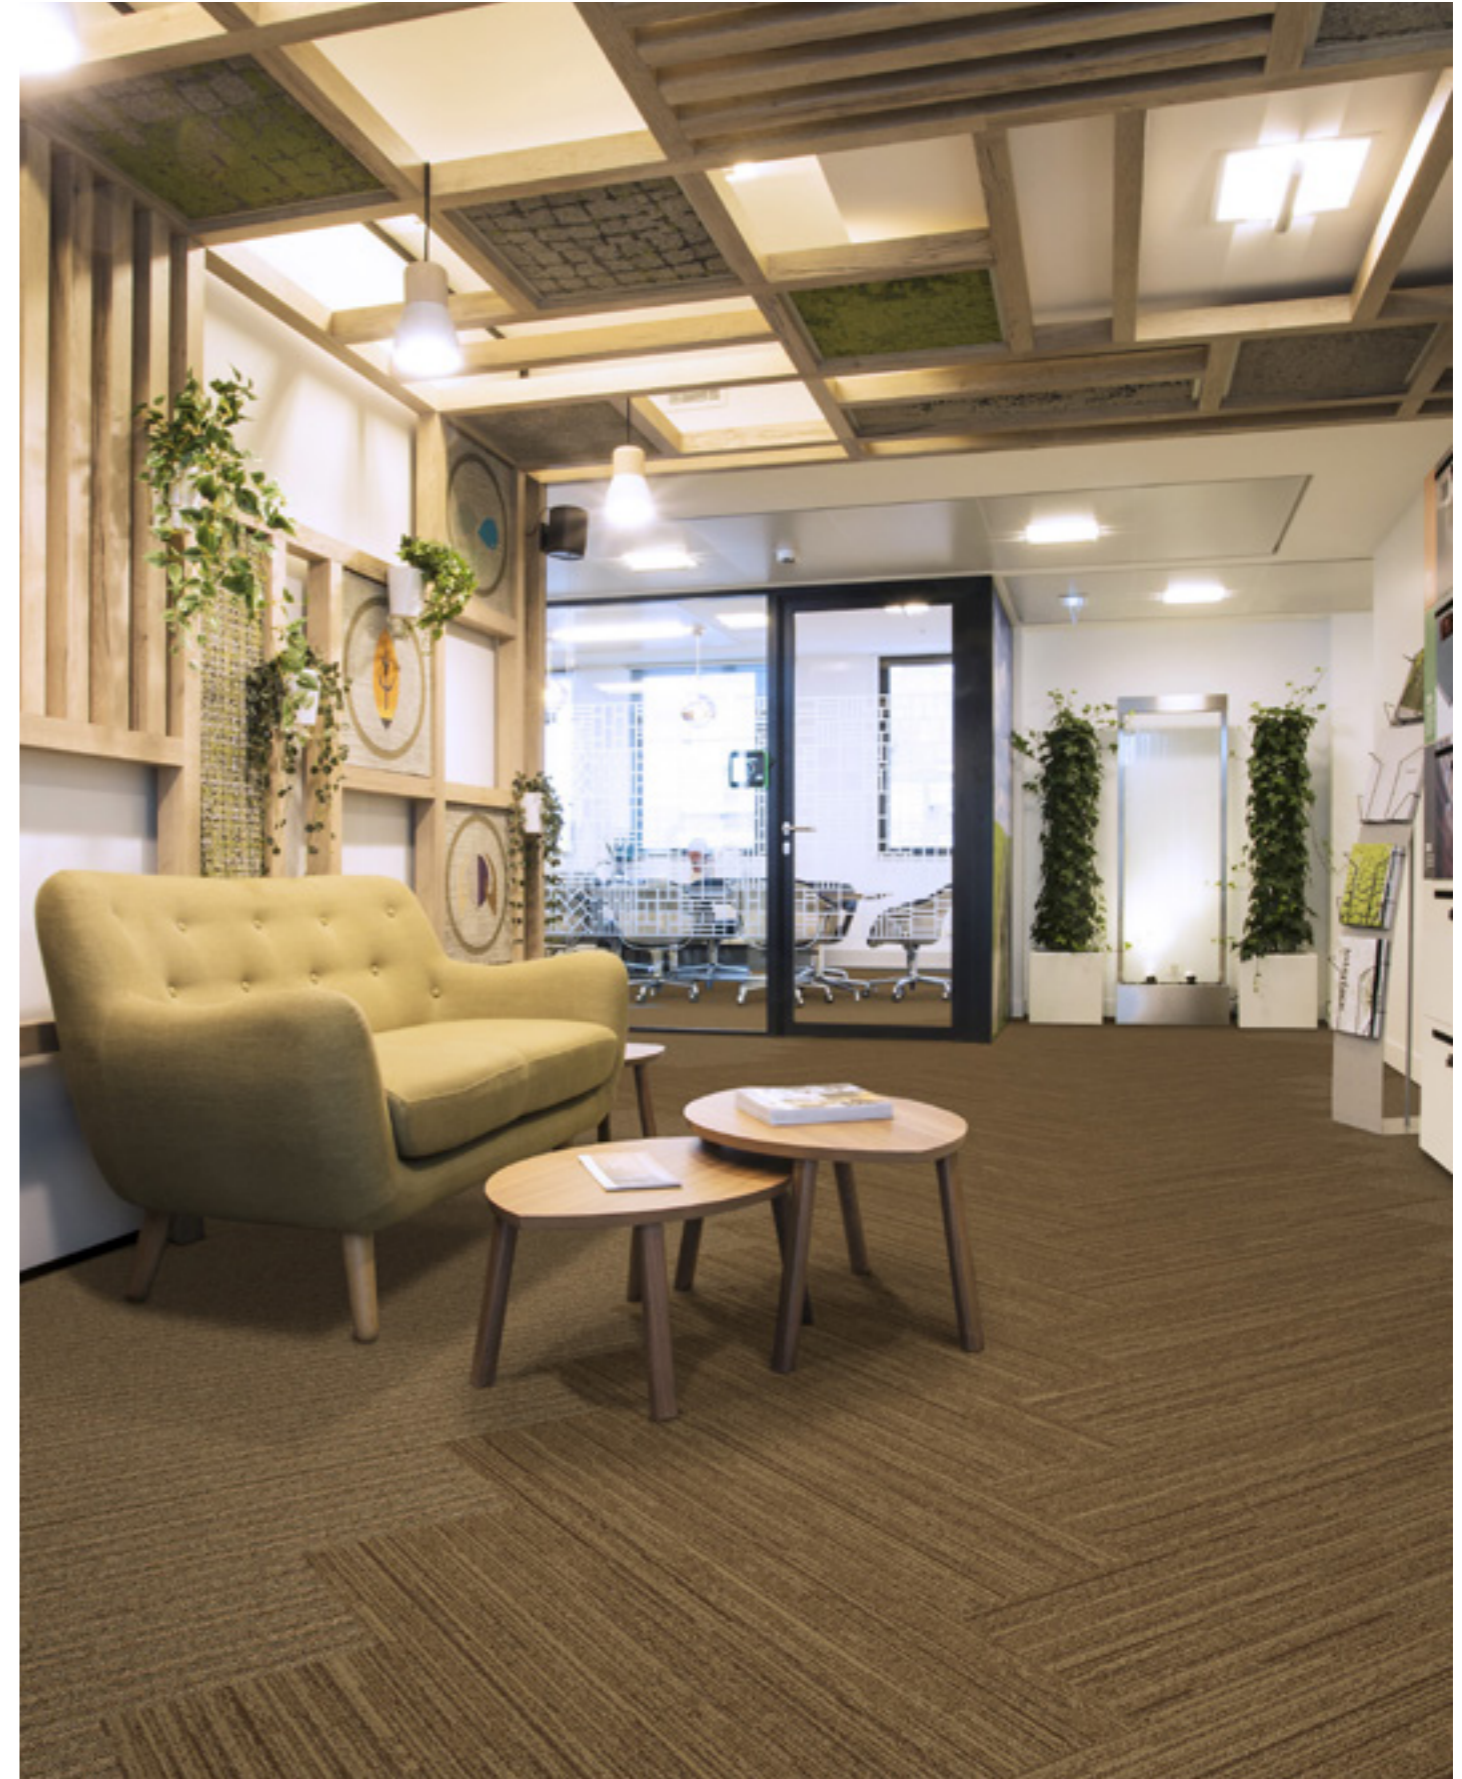

PRODUCT WORLD WOVEN 880 **COLOR** 8112008 SISAL LOOM **INSTALLED** DESIGN BY TILE

PRODUCT WORLD WOVEN 865 **COLOR** 8110008 DALE WARP **INSTALLED** DESIGN BY TILE