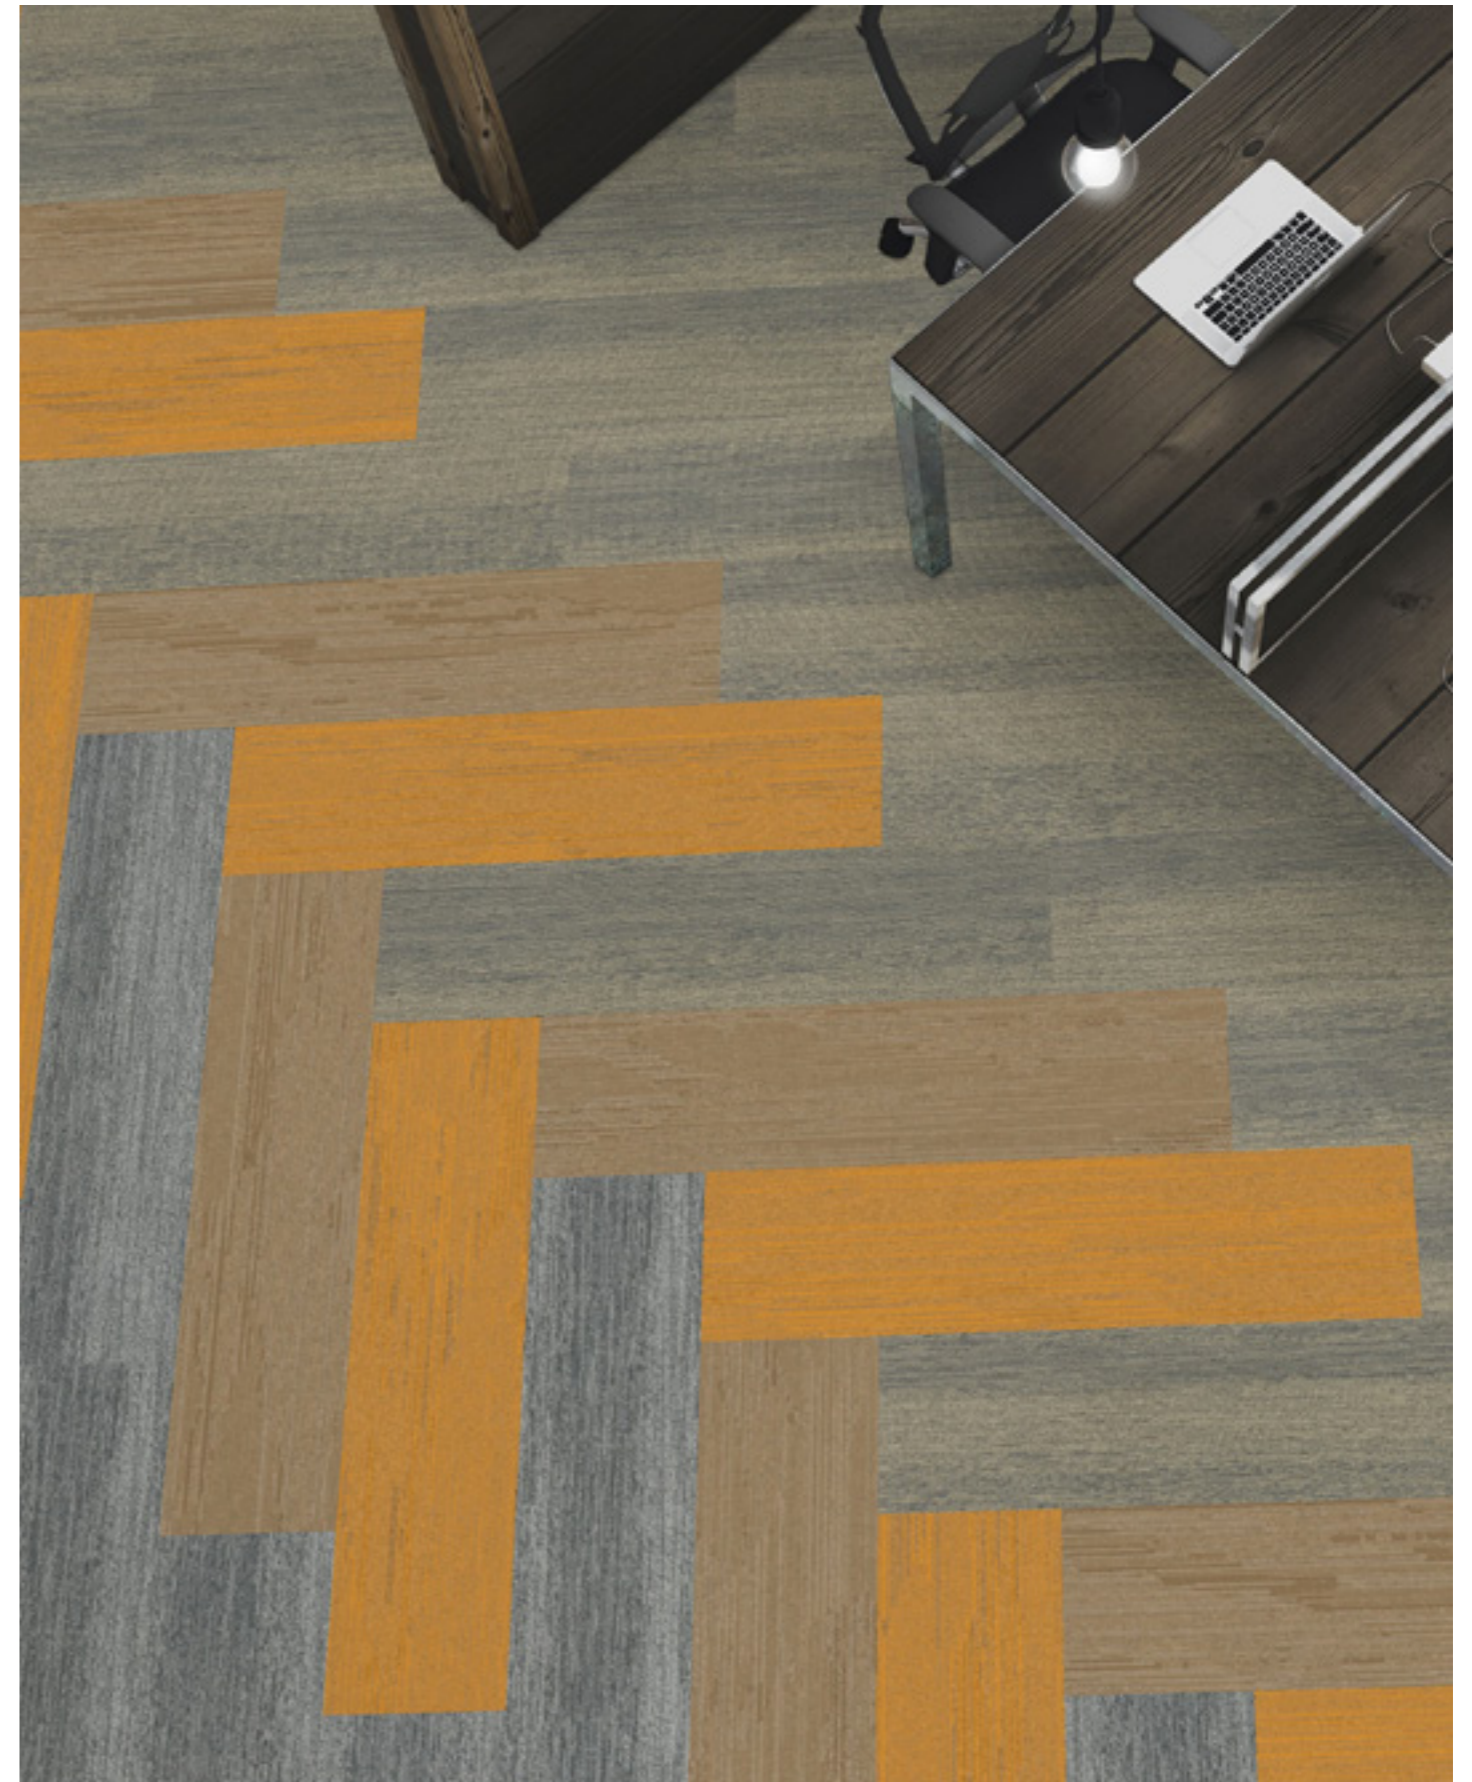

■ **PRODUCT UNITY COLOR** 1136002 GRAPHITE **INSTALLED ASHLAR**

■ **PRODUCT UNITY COLOR** 1136065 LIME **INSTALLED ASHLAR**

-  **PRODUCT** TOUCH OF TIMBER **COLOR** 4191004 ELM **INSTALLED** DESIGN BY TILE
-  **PRODUCT** TOUCH OF TIMBER **COLOR** 4191007 MAPLE **INSTALLED** DESIGN BY TILE
-  **PRODUCT** URBAN RETREAT 501 **COLOR** 327503 STRAW **INSTALLED** DESIGN BY TILE
-  **PRODUCT** URBAN RETREAT 501 **COLOR** 327500 GOLD **INSTALLED** DESIGN BY TILE