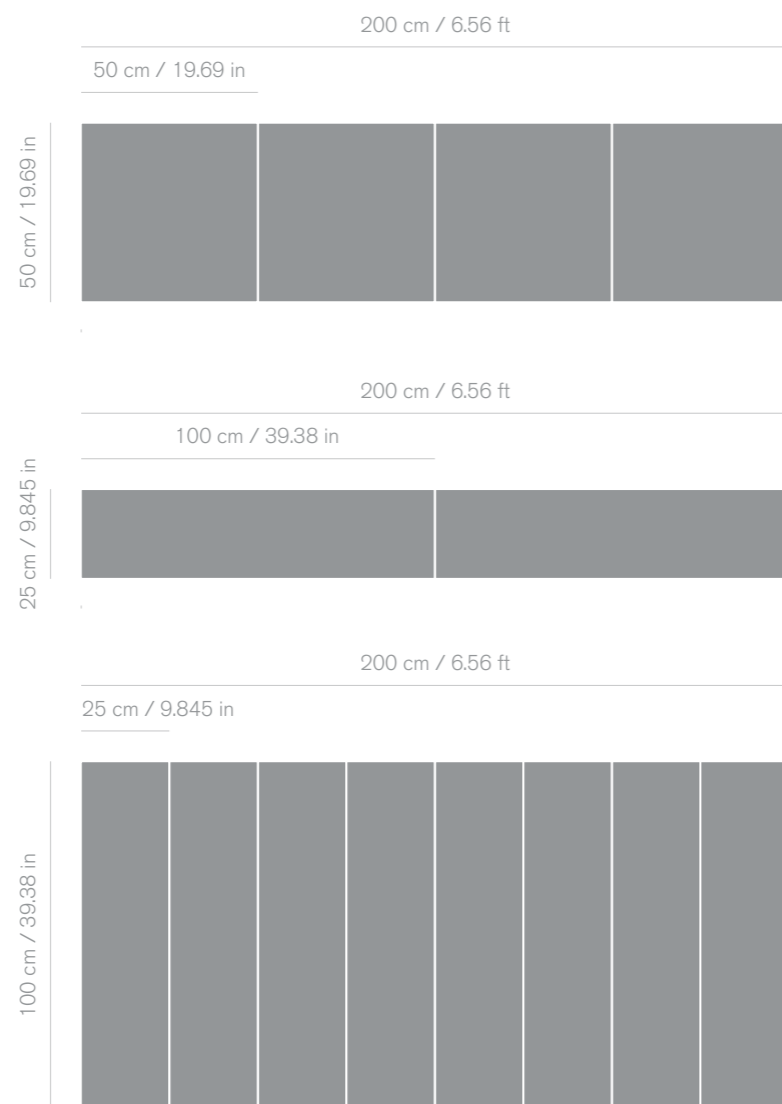

By using the size of our modular product, in skinny planks 25 x 100 cm and squares 50 x 50 cm, it's easy to follow a grid that adheres the local regulations on social distancing.

dimension guide

■ **PRODUCT** LVT WALK ABOUT **COLOR** A01404 CARBON **INSTALLED** NON DIRECTIONAL