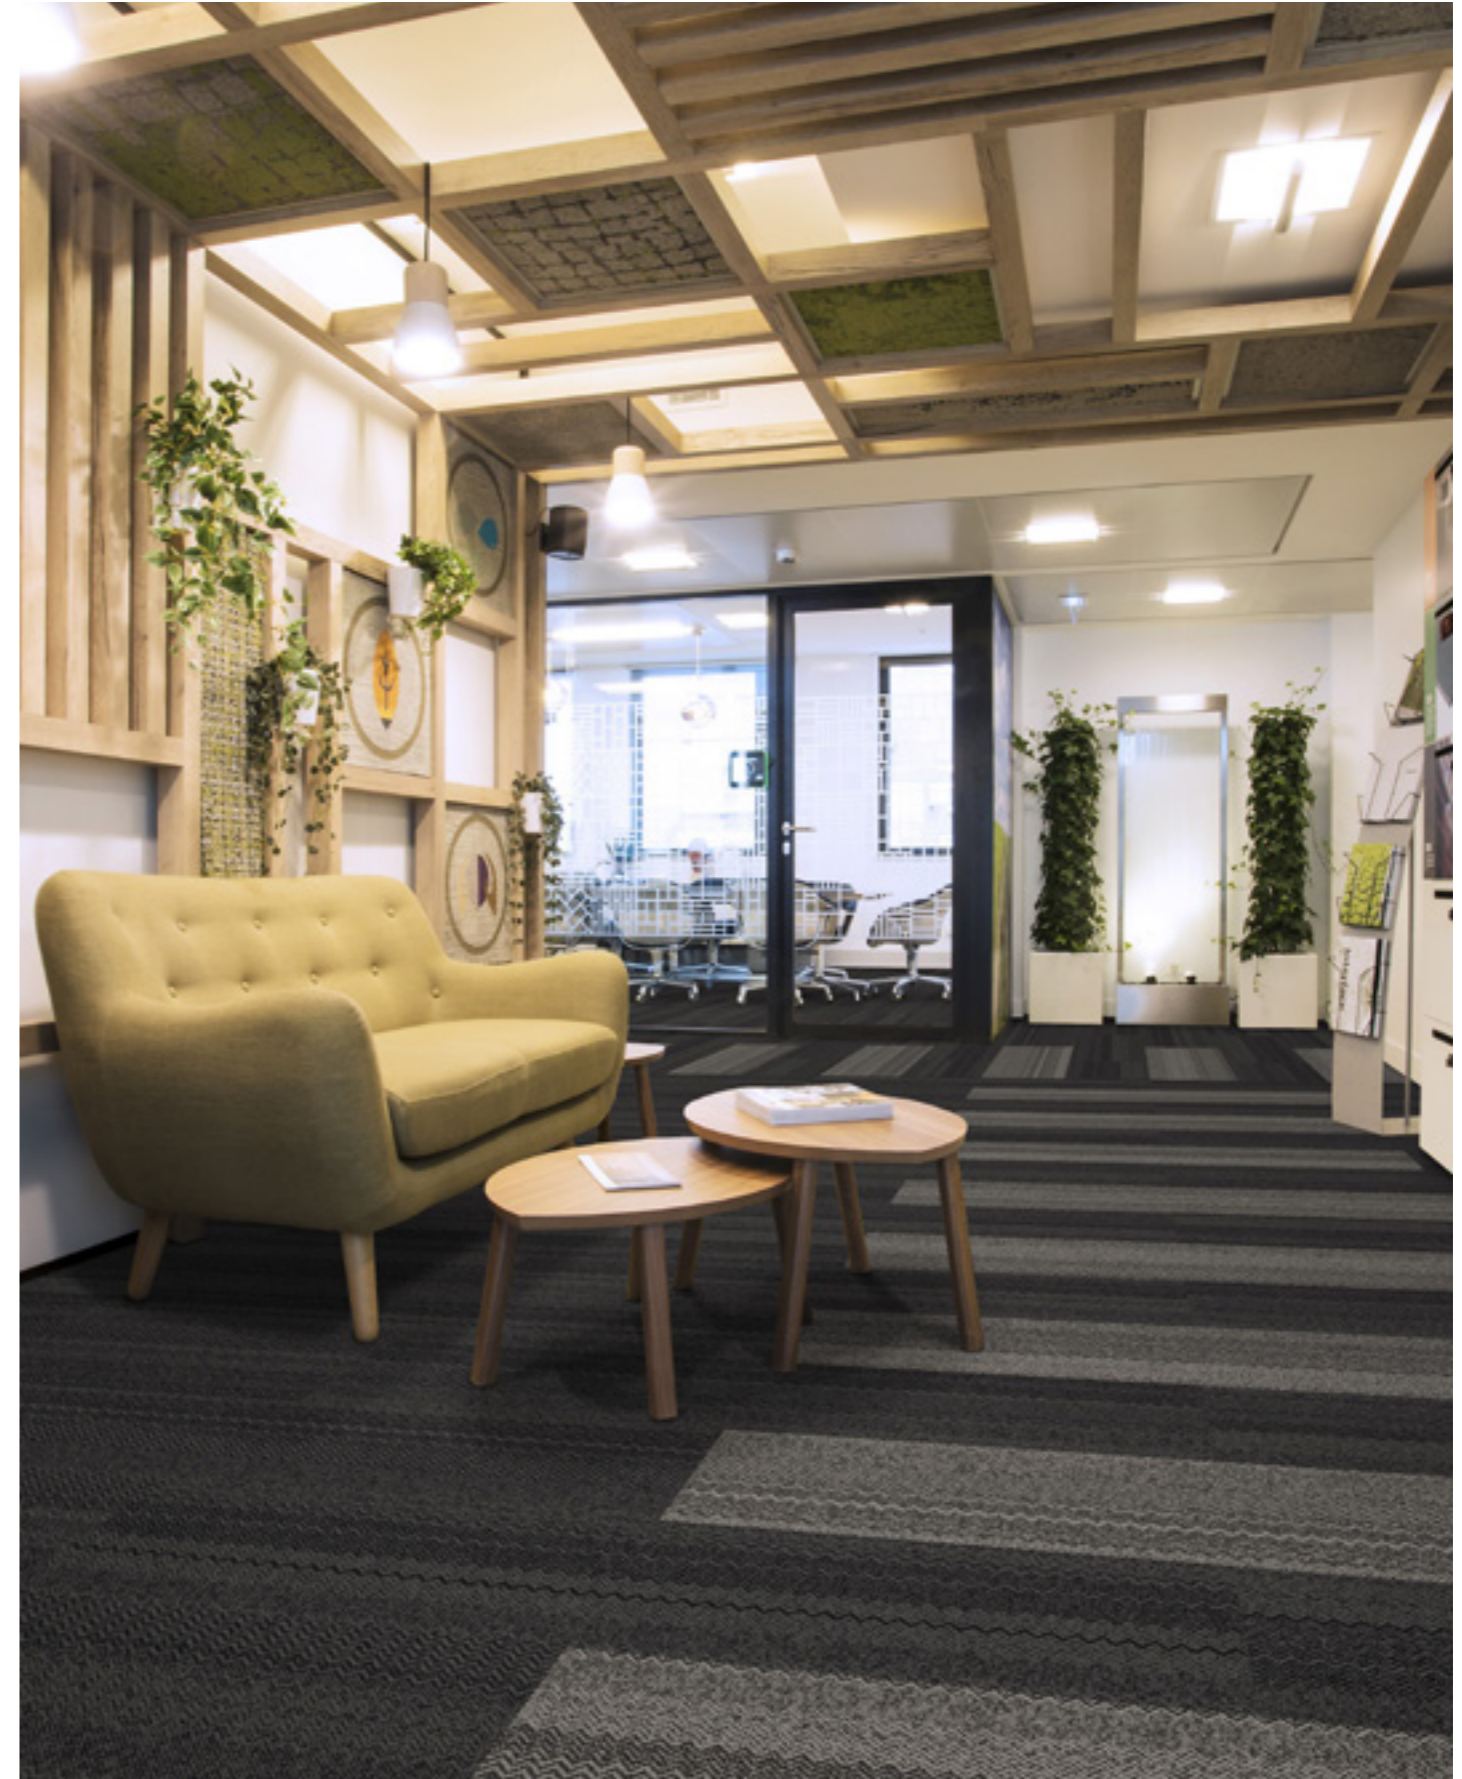

■ **PRODUCT** STITCHERY **COLOR** 9281002 IRON STITCHERY **INSTALLED** DESIGN BY TILE

■ **PRODUCT** STITCHERY **COLOR** 9281001 NICKEL STITCHERY **INSTALLED** DESIGN BY TILE