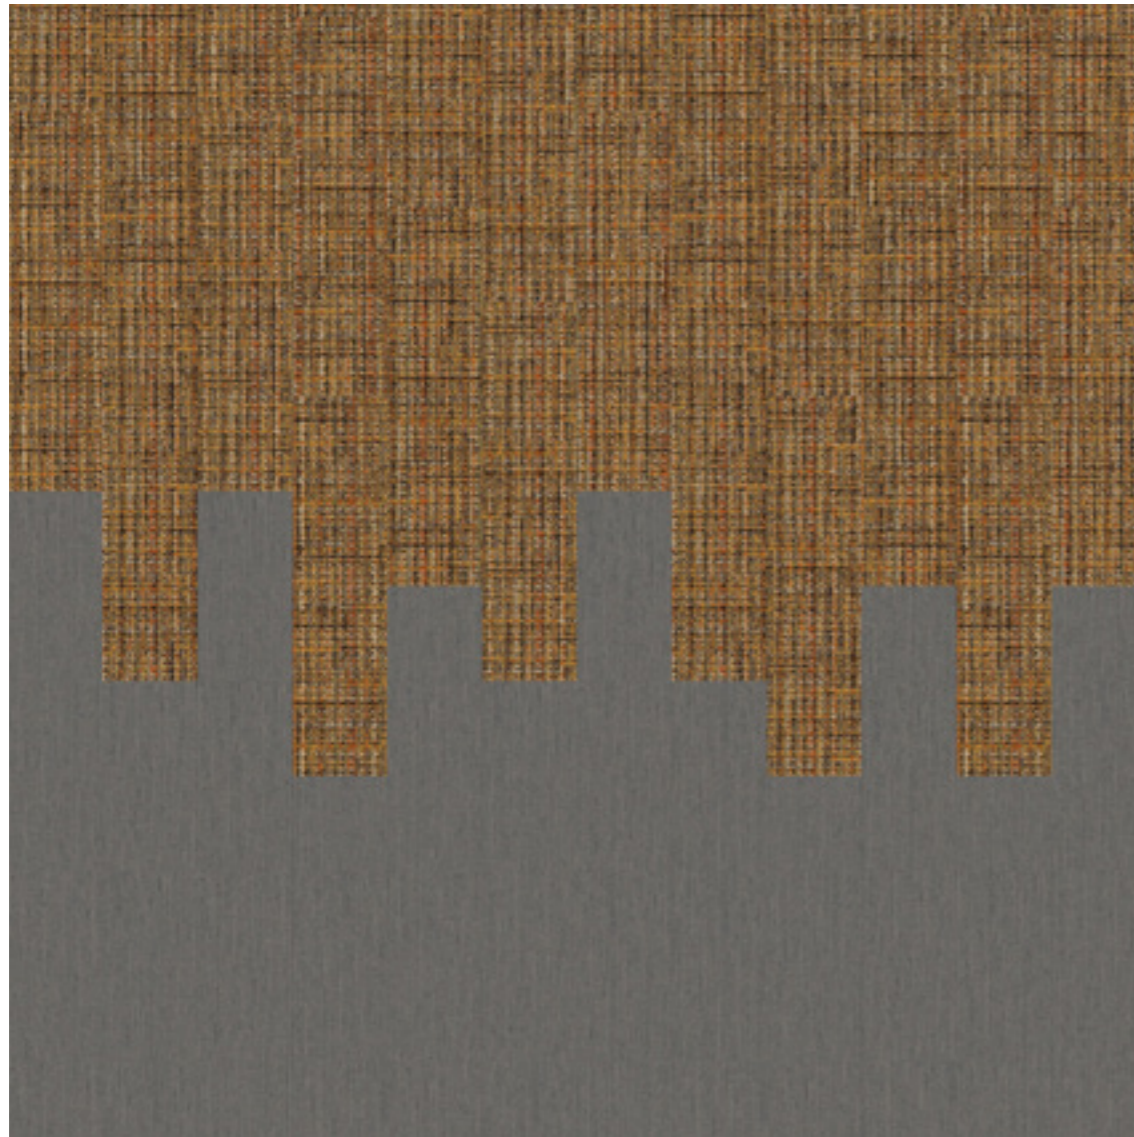

By using the size of our modular product, in skinny planks 25 x 100 cm and squares 50 x 50 cm, it's easy to follow a grid that adheres the local regulations on social distancing.

dimension guide

■ **PRODUCT** LVT WALK ABOUT **COLOR** A01404 CARBON **INSTALLED** NON DIRECTIONAL

■ **PRODUCT** LVT WALK ON BY **COLOR** A1502 MONOCHROME **INSTALLED** NON DIRECTIONAL

- PRODUCT** LVT WALK ABOUT **COLOR** A01404 CARBON **INSTALLED** NON DIRECTIONAL
- PRODUCT** LVT WALK ON BY **COLOR** A1502 MONOCHROME **INSTALLED** NON DIRECTIONAL
- PRODUCT** LVT WALK OF LIFE **COLOR** A01205 CHARCOAL **INSTALLED** NON DIRECTIONAL

-  **PRODUCT** HUMAN NATURE 810 **COLOR** 308054 LIMESTONE **INSTALLED** DESIGN BY TILE
-  **PRODUCT** WORLD WOVEN 865 **COLOR** 81 10003 HIGHLAND WARP **INSTALLED** DESIGN BY TILE
-  **PRODUCT** WORLD WOVEN 895 **COLOR** 81 14003 HIGHLAND WEAVE **INSTALLED** DESIGN BY TILE

 **PRODUCT** WORLD WOVEN 880 **COLOR** 8112008 SISAL LOOM **INSTALLED** DESIGN BY TILE

 **PRODUCT** WORLD WOVEN 865 **COLOR** 8110008 DALE WARP **INSTALLED** DESIGN BY TILE

■ **PRODUCT** STITCHERY **COLOR** 9281002 IRON STITCHERY **INSTALLED** DESIGN BY TILE